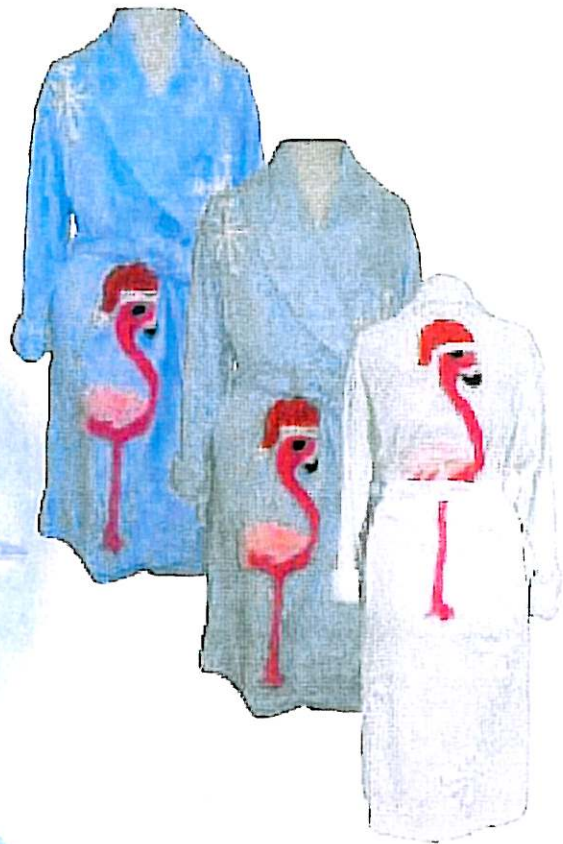

Winter and Holiday Designs

Snow Bird

Style: 88452P - Plush Robe
88452D - Demi Robe

Available Colors: White (WHT)
Lunar Blue (LUN)
Bedroom Blue (BED)

Sizes: XS - XL, 1X - 4X

Snow Day

Style: 8892P - Plush Robe
8892D - Demi Robe

Available Colors: Bedroom Blue (BED)
Lipstick Pink (LIP)
White (WHT)
(with blue snowflakes)

Sizes: XS - XL, 1X-4X

Ice Princess

Style: 88449P - Plush Robe
88449D - Demi Robe

Available Colors: Lunar Blue(LUN)
Bedroom Blue (BED)

Sizes: XS - XL, 1X - 4X

Candy Cane

Style: 88387P - Plush Robe
88387D - Demi Robe

Available Colors:
(BED) shown.

White (WHT)
Lunar Blue (LUN)

Sizes: XS - XL, 1X - 4X

Bedroom Blue