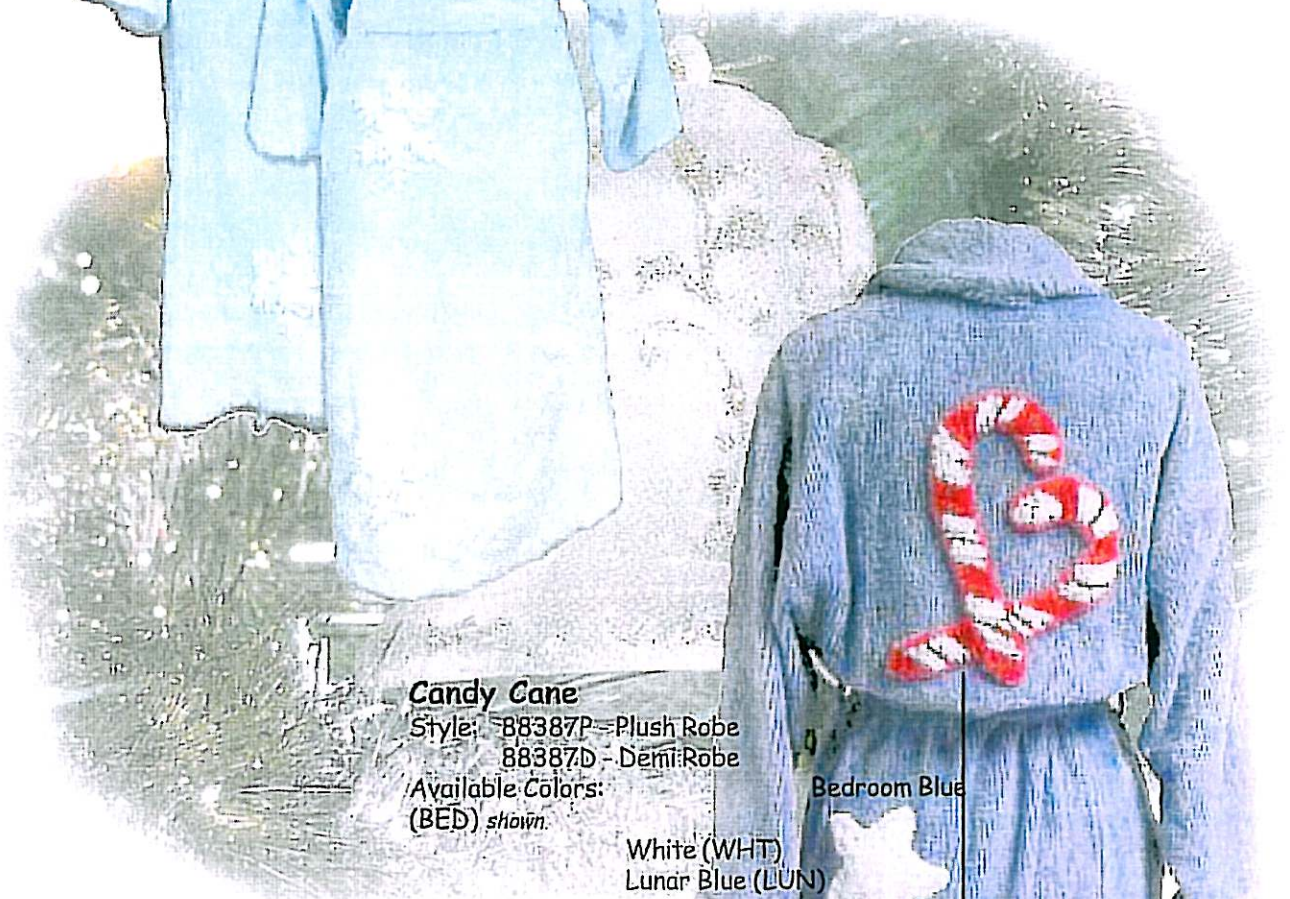

Winter and Holiday Designs

Snow Bird

Style: 88452P - Plush Robe
88452D - Demi Robe

Available Colors: White (WHT)
Lunar Blue (LUN)
Bedroom Blue (BED)

Sizes: XS - XL, 1X - 4X

Snow Day

Style: 8892P - Plush Robe
8892D - Demi Robe

Available Colors: Bedroom Blue (BED)
Lipstick Pink (LIP)
White (WHT)
(with blue snowflakes)

Sizes: XS - XL, 1X-4X

Ice Princess

Style: 88449P - Plush Robe
88449D - Demi Robe

Available Colors: Lunar Blue(LUN)
Bedroom Blue (BED)

Sizes: XS - XL, 1X - 4X

Candy Cane

Style: 88387P - Plush Robe
88387D - Demi Robe

Available Colors:
(BED) shown.

White (WHT)
Lunar Blue (LUN)

Sizes: XS - XL, 1X - 4X

Bedroom Blue